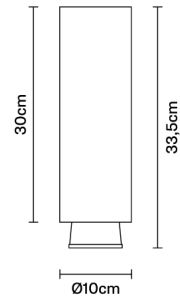

CLAQUE
F43E0501

Marc Sadler

Description

Ceiling lamp with white painted aluminium structure and black painted aluminium detail.

Dimensions

Voltage

220-240V

Dimmable LED

TRIAC

Material

Aluminium

Light source and alternative bulbs

LED 1x20W-34°
3000K
1700lm Cri 90+

Available diffuser colours

Black

Available structure colours

White

Other colours available

Included accessories

LED

In the same family

Weight Lamp

Net: 1.61 kg

Packaging

Gross weight: 2.02 kg
Volume: 0.017 m³
Number of boxes: 1

Specs

ERC IP40