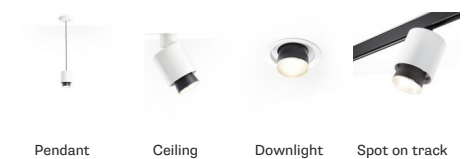

CLAQUE
F43E0501

Marc Sadler

Description

Ceiling lamp with white painted aluminium structure and black painted aluminium detail.

Dimensions

Voltage

220-240V

Dimmable LED

TRIAC

Material

Aluminium

Light source and alternative bulbs

LED 1x20W-34°
3000K
1700lm Cri 90+

Available diffuser colours

Black

Available structure colours

White

Other colours available

Included accessories

LED

In the same family

Weight Lamp

Net: 1.61 kg

Packaging