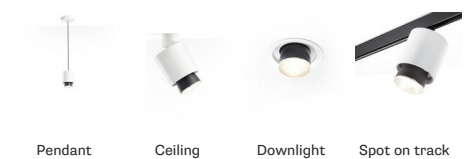

In the same family

Weight Lamp

Net: 1.61 kg

Packaging

Gross weight: 2.02 kg
Volume: 0.017 m³
Number of boxes: 1

Specs

ERC IP40