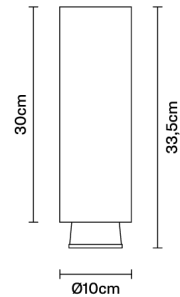

CLAQUE F43E0676

Marc Sadler

Description

Lampada da soffitto con struttura in alluminio anodizzato bronzo e dettaglio in alluminio nero.

Dimensions

Voltage

220-240V

Dimmable LED

■ Bronze

Other colours available

Included accessories

LED

In the same family

Weight Lamp

Net: 1.61 kg

Packaging

Gross weight: 2.02 kg
Volume: 0.017 m³
Number of boxes: 1

Specs

IP40