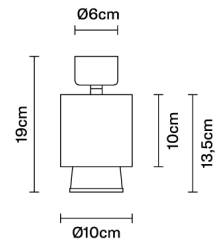

CLAQUE
F43E0776

Marc Sadler

Dimensions

Description

Ceiling lamp with bronze anodized aluminium structure and black painted aluminium detail. Light fitting adjustable 360 degrees.

Voltage

220-240V

Dimmable LED

Spot on track

Weight Lamp

Net: 0.93 kg

Packaging

Gross weight: 1.02 kg
Volume: 0.007 m³
Number of boxes: 1

Specs

IP40