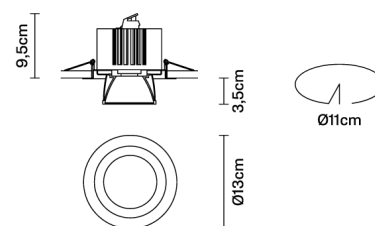

CLAQUE F43F0101

Marc Sadler

Description

Downlight with white painted aluminium structure and black painted aluminium detail.

Dimensions

Voltage

220-240V

Dimmable LED

Weight Lamp

Net: 0.5 kg

Packaging

Gross weight: 0.59 kg
Volume: 0.004 m³
Number of boxes: 1

Specs

ERC IP40