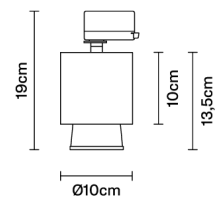

CLAQUE
F43J0176

Marc Sadler

Description

Track light with bronze anodized aluminium structure and black painted aluminium detail. Light fitting adjustable 360 degrees.

Dimensions

Voltage

220-240V

Dimmable LED

■ Bronze

Other colours available

Included accessories

LED

Not included accessories

Track

Weight Lamp

Net: 0.84 kg

Packaging

Gross weight: 0.95 kg
Volume: 0.007 m³
Number of boxes: 1

Specs

IP40

In the same family

Pendant

Ceiling

Ceiling