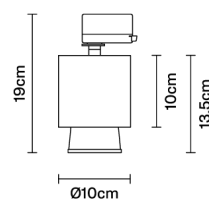

CLAQUE
F43J0201

Marc Sadler

Description

Lampada a binario con struttura in alluminio bianco e dettaglio in alluminio nero. Corpo illuminante orientabile a 360 gradi.

Dimensions

Voltage

220-240V

Dimmable LED

White

Other colours available

Included accessories

LED

Not included accessories

Binario

Weight Lamp

Net: 0.84 kg

Packaging

Gross weight: 0.95 kg
Volume: 0.007 m³
Number of boxes: 1

Specs

IP40

In the same family

Pendant

Ceiling

Ceiling