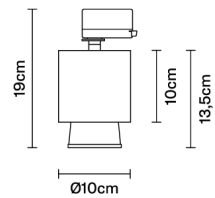

CLAQUE
F43J0276

Marc Sadler

Description

Lampada a binario con struttura in alluminio anodizzato bronzo e dettaglio in alluminio nero. Corpo illuminante orientabile a 360 gradi.

Dimensions

Voltage

220-240V

Dimmable LED

■ Bronze

Other colours available

Included accessories

LED

Not included accessories

Binario

Weight Lamp

Net: 0.84 kg

Packaging

Gross weight: 0.95 kg
Volume: 0.007 m³
Number of boxes: 1

Specs

IP40

In the same family

Pendant

Ceiling

Ceiling