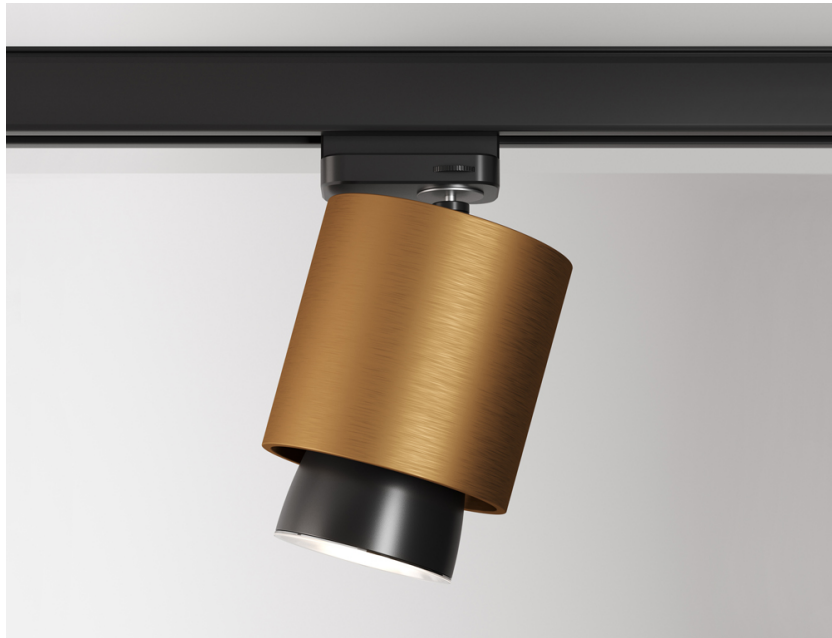

CLAQUE
F43J0276

Marc Sadler

Description

Lampada a binario con struttura in alluminio anodizzato bronzo e dettaglio in alluminio nero. Corpo illuminante orientabile a 360 gradi.

Dimensions

Voltage

220-240V

Dimmable LED

TRIAC

Material

Alluminio

Light source and alternative bulbs

LED 1x20W-34°
2700K
1700lm Cri 90+

Available diffuser colours

■ Black

Available structure colours

■ Bronze

Other colours available

Included accessories

LED

Not included accessories

Binario

Weight Lamp

Net: 0.84 kg