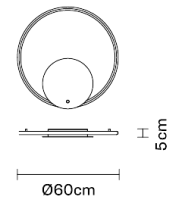

LED 1x36W-
3000K
Cri 90+

Included accessories

LED
Alimentatore elettronico dimmerabile
Kit emergenza 1h

Weight Lamp

Net: 2 kg

Packaging

Gross weight: 0 kg
Volume: 0 m³
Number of boxes: 1

Specs

IP40

Dimensions

Material

Alluminio - Plastica

Available diffuser colours

White

Available structure colours

Bronze