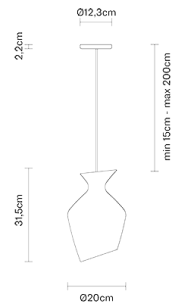

MALVASIA

F52A0347

Gregorio Facco

Description

Pendant lamp with amber blown glass diffuser and a beech wood frame.

Dimensions

Voltage

220-240V

Socket

1xE27

Material

Glass - Wood

Light source and alternative bulbs

cod. A10235C01

E27 1x12W
Max Watt. 1x80W

Available diffuser colours

- Amber
- Other colours available

Not included accessories

Bulb

Weight Lamp

Net: 1.8 kg

Packaging

Gross weight: 0 kg
Volume: 0 m³
Number of boxes:

Specs