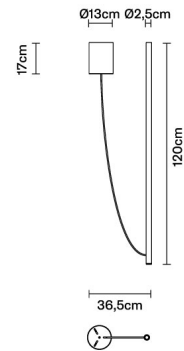

Ari

F55A0101

Marco Spatti & Marco Pietro Ricci

Description

Lampada a sospensione in alluminio anodizzato bianco e cavo in PVC bianco.

Dimensions

Voltage

220-240V

Included accessories

LED
Dimmable driver

Weight Lamp

Net: 2.26 kg

Packaging

Gross weight: 0 kg
Volume: 0 m³
Number of boxes: 1

Specs

ERC IP20