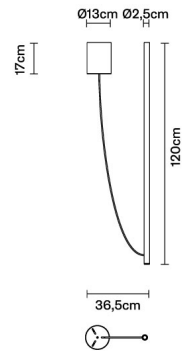

Ari

F55A0176

Marco Spatti & Marco Pietro Ricci

Description

Lampada a sospensione in alluminio anodizzato bronzo e cavo in PVC nero.

Dimensions

Voltage

220-240V

Included accessories

LED
Dimmable driver

Weight Lamp

Net: 2.26 kg

Packaging

Gross weight: 0 kg
Volume: 0 m³
Number of boxes: 1

Specs

ERC IP20