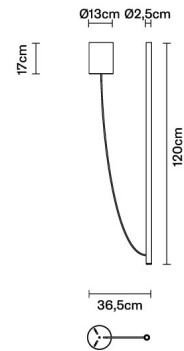

Ari

F55A0201

Marco Spatti & Marco Pietro Ricci

Description

Lampada a sospensione in alluminio anodizzato bianco e cavo in PVC bianco.

Dimensions

Voltage

220-240V

Included accessories

LED
Dimmable driver

Weight Lamp

Net: 2.26 kg

Packaging

Gross weight: 0 kg
Volume: 0 m³
Number of boxes: 1

Specs

ERC IP20