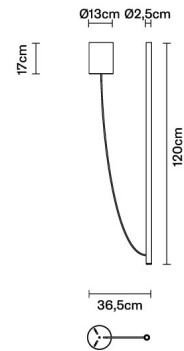

Ari

F55A0276

Marco Spatti & Marco Pietro Ricci

Description

Lampada a sospensione in alluminio anodizzato bronzo e cavo in PVC nero.

Dimensions

Voltage

220-240V

Included accessories

LED
Dimmable driver

Weight Lamp

Net: 2.26 kg

Packaging

Gross weight: 0 kg
Volume: 0 m³
Number of boxes: 1

Specs

ERC IP20