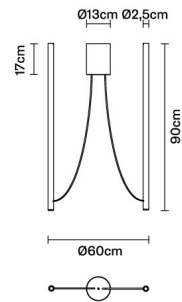

Ari

F55A0302

Marco Spatti & Marco Pietro Ricci

Description

Lampada a sospensione in alluminio anodizzato nero e cavo in PVC nero.

Dimensions

Voltage

220-240V

Included accessories

LED
Dimmable driver

Weight Lamp

Net: 3.22 kg

Packaging

Gross weight: 0 kg
Volume: 0 m³
Number of boxes: 1

Specs

ERC IP20