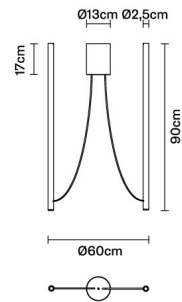

Ari

F55A0376

Marco Spatti & Marco Pietro Ricci

Description

Lampada a sospensione in alluminio anodizzato bronzo e cavo in PVC nero.

Dimensions

Voltage

220-240V

Included accessories

LED
Dimmable driver

Weight Lamp

Net: 3.22 kg

Packaging

Gross weight: 0 kg
Volume: 0 m³
Number of boxes: 1

Specs

EAC IP20