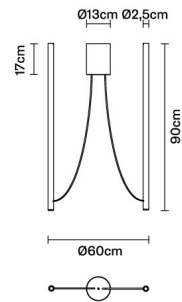

Ari

F55A0402

Marco Spatti & Marco Pietro Ricci

Description

Lampada a sospensione in alluminio anodizzato nero e cavo in PVC nero.

Dimensions

Voltage

220-240V

Included accessories

LED
Dimmable driver

Weight Lamp

Net: 3.22 kg

Packaging

Gross weight: 0 kg
Volume: 0 m³
Number of boxes: 1

Specs

ERC IP20