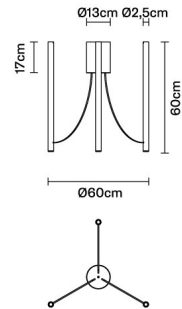

1..10V

Light source and alternative bulbs

LED 3x3.2W-
3000K
Cri 80

Included accessories

LED
Dimmable driver

Weight Lamp

Net: 4.09 kg

Packaging

Gross weight: 0 kg
Volume: 0 m³
Number of boxes: 1

Specs

ERC IP20

Dimensions

Material

Aluminium

Available structure colours

- White
- Other colours available