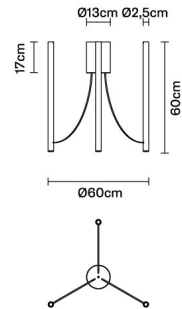

Ari

F55A0576

Marco Spatti & Marco Pietro Ricci

Description

Lampada a sospensione in alluminio anodizzato bronzo e cavo in PVC nero.

Dimensions

Voltage

220-240V

Included accessories

LED
Dimmable driver

Weight Lamp

Net: 4.09 kg

Packaging

Gross weight: 0 kg
Volume: 0 m³
Number of boxes: 1

Specs

ERC IP20