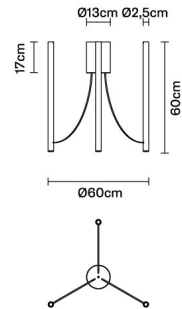

Ari

F55A0601

Marco Spatti & Marco Pietro Ricci

Description

Lampada a sospensione in alluminio anodizzato bianco e cavo in PVC bianco.

Dimensions

Voltage

220-240V

Included accessories

LED
Dimmable driver

Weight Lamp

Net: 4.09 kg

Packaging

Gross weight: 0 kg
Volume: 0 m³
Number of boxes: 1

Specs

ERC IP20