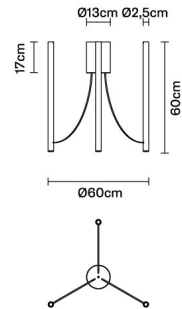

Ari

F55A0602

Marco Spatti & Marco Pietro Ricci

Description

Lampada a sospensione in alluminio anodizzato nero e cavo in PVC nero.

Dimensions

Voltage

220-240V

Included accessories

LED
Dimmable driver

Weight Lamp

Net: 4.09 kg

Packaging

Gross weight: 0 kg
Volume: 0 m³
Number of boxes: 1

Specs

EAC IP20