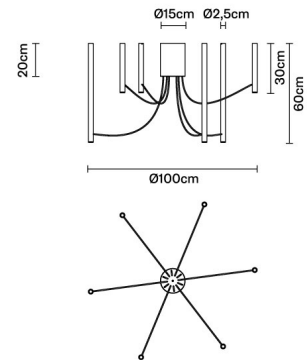

Ari

F55A0776

Marco Spatti & Marco Pietro Ricci

Description

Lampada a sospensione in alluminio anodizzato bronzo e cavo in PVC nero.

Dimensions

Voltage

220-240V

Included accessories

LED
Dimmable driver

Weight Lamp

Net: 6.82 kg

Packaging

Gross weight: 0 kg
Volume: 0 m³
Number of boxes: 1

Specs

EAC IP20