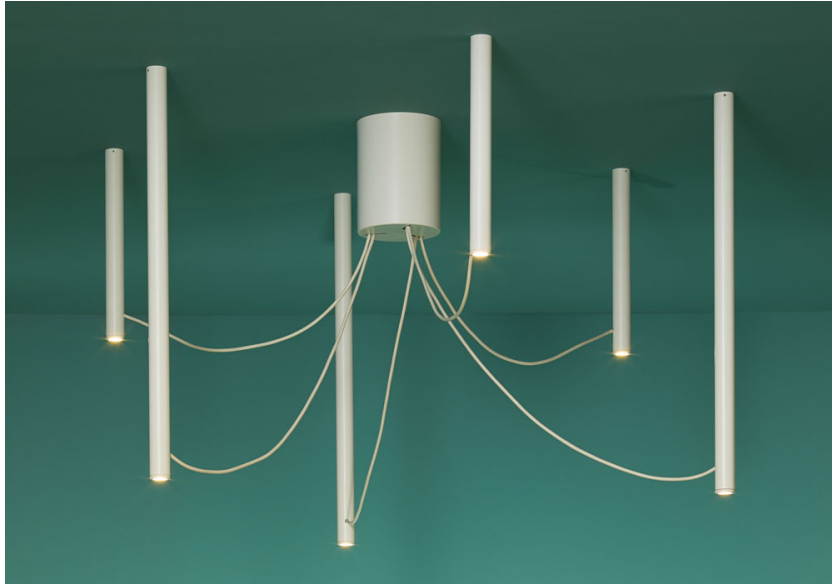

Ari

F55A0801

Marco Spatti & Marco Pietro Ricci

Description

Lampada a sospensione in alluminio anodizzato bianco e cavo in PVC bianco.

Voltage

220-240V

Dimmable LED

1..10V

Light source and alternative bulbs

LED 6x3.2W-
2700K
Cri 80

Included accessories

LED
Dimmable driver

Weight Lamp

Net: 6.82 kg

Packaging

Gross weight: 0 kg
Volume: 0 m³
Number of boxes: 1

Specs

EAC IP20

Dimensions

Material

Aluminium

Available structure colours

- White
- Other colours available