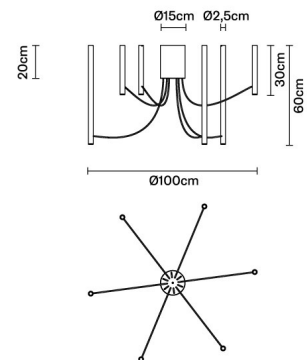

1..10V

Light source and alternative bulbs

LED 6x3.2W-
2700K
Cri 80

Included accessories

LED
Dimmable driver

Weight Lamp

Net: 6.82 kg

Packaging

Gross weight: 0 kg
Volume: 0 m³
Number of boxes: 1

Specs

EAC IP20

Dimensions

Material

Aluminium

Available structure colours

- White
- Other colours available