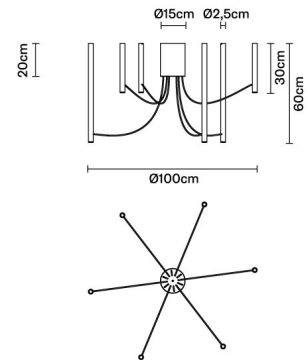

1..10V

Light source and alternative bulbs

LED 6x3.2W-
2700K
Cri 80

Included accessories

LED
Dimmable driver

Weight Lamp

Net: 6.82 kg

Packaging

Gross weight: 0 kg
Volume: 0 m³
Number of boxes: 1

Specs

EAC IP20

Dimensions

Material

Aluminium

Available structure colours

- Black
- Other colours available