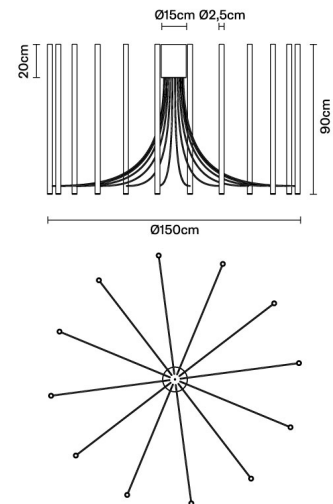

## Weight Lamp

Net: 14.62 kg

## Packaging

Gross weight: 0 kg  
Volume: 0 m<sup>3</sup>  
Number of boxes: 1

## Dimensions