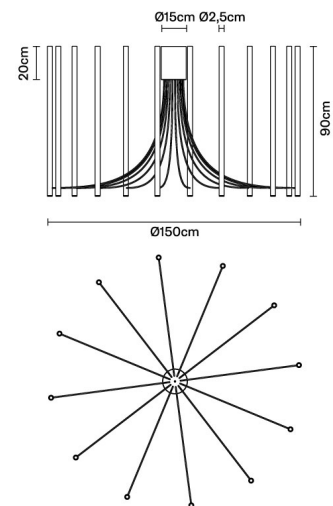

Ari

F55A0902

Marco Spatti & Marco Pietro Ricci

Description

Lampada a sospensione in alluminio anodizzato nero e cavo in PVC nero.

Voltage

220-240V

Dimmable LED

1..10V

Light source and alternative bulbs

LED 12x3.2W-
3000K
Cri 80

Included accessories

LED
Dimmable driver

Weight Lamp

Net: 14.62 kg

Packaging

Gross weight: 0 kg
Volume: 0 m³
Number of boxes: 1

Specs

EAC IP20

Dimensions

Material

Aluminium

Available structure colours

- Black
- Other colours available