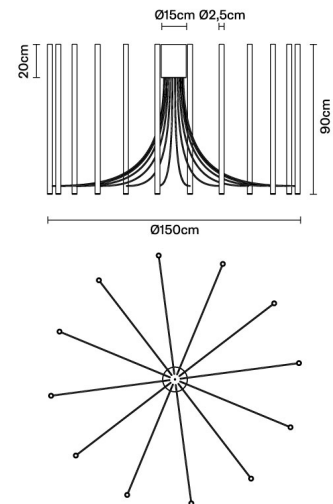

Ari

F55A0976

Marco Spatti & Marco Pietro Ricci

Description

Lampada a sospensione in alluminio anodizzato bronzo e cavo in PVC nero.

Voltage

220-240V

Dimmable LED

1..10V

Light source and alternative bulbs

LED 12x3.2W-
3000K
Cri 80

Included accessories

LED
Dimmable driver

Weight Lamp

Net: 14.62 kg

Packaging

Gross weight: 0 kg
Volume: 0 m³
Number of boxes: 1

Specs

EAC IP20

Dimensions

Material

Aluminium

Available structure colours

- Bronze
- Other colours available