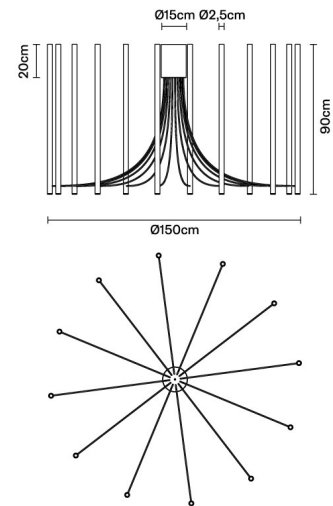

## Weight Lamp

Net: 14.62 kg

## Packaging

Gross weight: 0 kg  
Volume: 0 m<sup>3</sup>  
Number of boxes: 1

## Dimensions