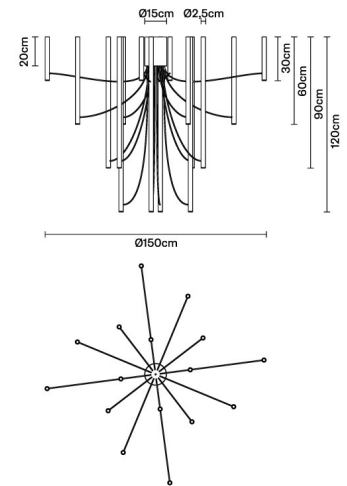

Ari

F55A1101

Marco Spatti & Marco Pietro Ricci

Description

Lampada a sospensione in alluminio anodizzato bianco e cavo in PVC bianco.

Voltage

220-240V

Dimmable LED

1..10V

Light source and alternative bulbs

LED 16x3.2W-
3000K
Cri 80

Included accessories

LED
Dimmable driver

Weight Lamp

Net: 18.14 kg

Packaging

Gross weight: 0 kg
Volume: 0 m³
Number of boxes: 1

Specs

ERC IP20

Dimensions

Material

Aluminium

Available structure colours

- White
- Other colours available