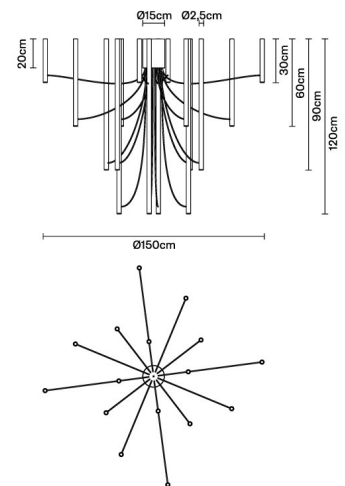

Ari

F55A1102

Marco Spatti & Marco Pietro Ricci

Description

Lampada a sospensione in alluminio anodizzato nero e cavo in PVC nero.

Voltage

220-240V

Dimmable LED

1..10V

Light source and alternative bulbs

LED 16x3.2W-
3000K
Cri 80

Included accessories

LED
Dimmable driver

Weight Lamp

Net: 18.14 kg

Packaging

Gross weight: 0 kg
Volume: 0 m³
Number of boxes: 1

Specs

ERC IP20

Dimensions

Material

Aluminium

Available structure colours

- Black
- Other colours available