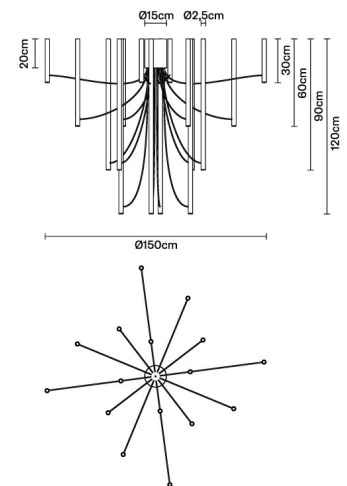

Ari

F55A1176

Marco Spatti & Marco Pietro Ricci

Description

Lampada a sospensione in alluminio anodizzato bronzo e cavo in PVC nero.

Voltage

220-240V

Dimmable LED

1..10V

Light source and alternative bulbs

LED 16x3.2W-
3000K
Cri 80

Included accessories

LED
Dimmable driver

Weight Lamp

Net: 18.14 kg

Packaging

Gross weight: 0 kg
Volume: 0 m³
Number of boxes: 1

Specs

EAC IP20

Dimensions

Material

Aluminium

Available structure colours

-  Bronze
-  Other colours available