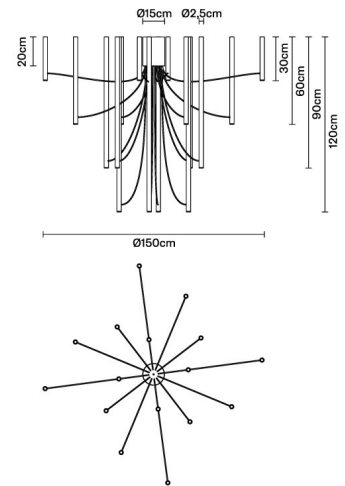

Ari

F55A1201

Marco Spatti & Marco Pietro Ricci

Description

Lampada a sospensione in alluminio anodizzato bianco e cavo in PVC bianco.

Voltage

220-240V

Dimmable LED

1..10V

Light source and alternative bulbs

LED 16x3.2W-
2700K
Cri 80

Included accessories

LED
Dimmable driver

Weight Lamp

Net: 18.14 kg

Packaging

Gross weight: 0 kg
Volume: 0 m³
Number of boxes: 1

Specs

ERC IP20

Dimensions

Material

Aluminium

Available structure colours

- White
- Other colours available