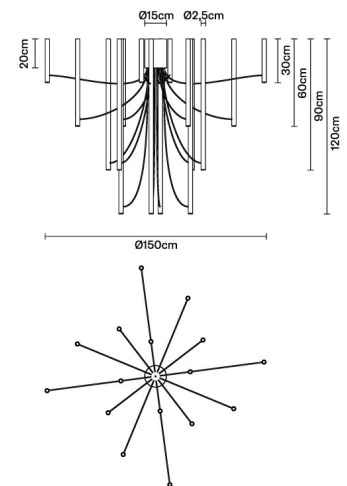

Ari

F55A1202

Marco Spatti & Marco Pietro Ricci

Description

Lampada a sospensione in alluminio anodizzato nero e cavo in PVC nero.

Voltage

220-240V

Dimmable LED

1..10V

Light source and alternative bulbs

LED 16x3.2W-
2700K
Cri 80

Included accessories

LED
Dimmable driver

Weight Lamp

Net: 18.14 kg

Packaging

Gross weight: 0 kg
Volume: 0 m³
Number of boxes: 1

Specs

EAC IP20

Dimensions

Material

Aluminium

Available structure colours

- Black
- Other colours available