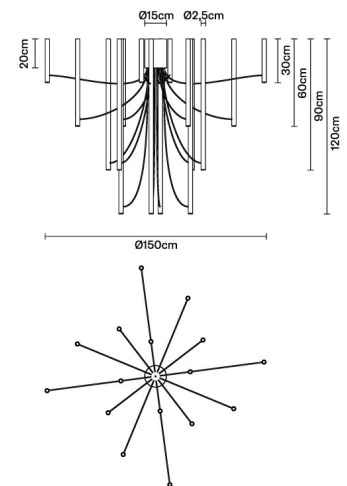

Ari

F55A1276

Marco Spatti & Marco Pietro Ricci

Description

Lampada a sospensione in alluminio anodizzato bronzo e cavo in PVC nero.

Voltage

220-240V

Dimmable LED

1..10V

Light source and alternative bulbs

LED 16x3.2W-
2700K
Cri 80

Included accessories

LED
Dimmable driver

Weight Lamp

Net: 18.14 kg

Packaging

Gross weight: 0 kg
Volume: 0 m³
Number of boxes: 1

Specs

EAC IP20

Dimensions

Material

Aluminium

Available structure colours

- Bronze
- Other colours available