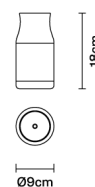

Turny F59B0107

Emo Design

Description

Portable rechargeable table lamp in dusty pink ABS.

Dimensions

Voltage

USB supply 5V

Dimmable LED

LED
Driver
USB cable
Battery

Weight Lamp

Net: 0.55 kg

Packaging

Gross weight: 0 kg
Volume: 0 m³
Number of boxes:

Specs

IP54