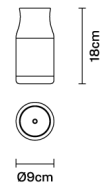

TOUCH

Light source and alternative bulbs

LED 1x2.5W-
3000K
225lm Cri 80

Included accessories

LED
Driver
USB cable
Battery

Weight Lamp

Net: 0.55 kg

Packaging

Gross weight: 0 kg
Volume: 0 m³
Number of boxes:

Specs

IP54

Dimensions

Material

Available structure colours

- Anthracite
- Other colours available