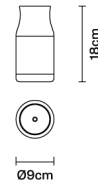

Turny

F59B0173

Emo Design

Dimensions

Description

Portable rechargeable table lamp in Amalfi blue ABS.

Voltage

USB supply 5V

LED
Driver
USB cable
Battery

Weight Lamp

Net: 0.55 kg

Packaging

Gross weight: 0 kg
Volume: 0 m³
Number of boxes:

Specs

IP54